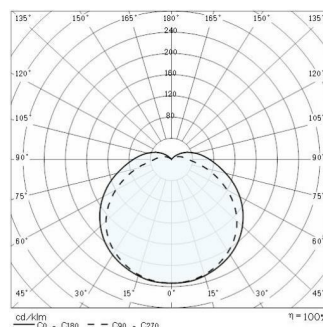

EKO+19 LED

Part number	301381
Lampholder:	LED
Light Source:	LED
Wattage:	10 W
Finish:	WH-87 / White / Textured
Insulation class:	I
Degree of protection:	IP66
IK-J-xxIP:	IK07 2J xx5
CRI:	80
Kelvin:	4000
Optic:	SYMMETRIC EXTRA WIDE REFLECTOR
Lightsource lumen output:	738 lm
Luminaire lumen output:	508 lm
L:	L80
B:	B10
Lifetime:	50000 h
Ta MIN luminaire:	-25°
Ta MAX luminaire:	40°

Description

- Wall and ceiling mounting luminaire for indoor and outdoor, comprising:
- Die-cast painted aluminium housing, ring and screens
 - Pressed glass diffuser, white painted inside
 - EPDM gasket
 - Diffuser stays securely hinged to the frame
 - No through wiring
 - Stainless steel locking screws
 - Photometric data measure according to UNI EN 13032-4 and IES LM-79-08

Photometric data

Technical drawings